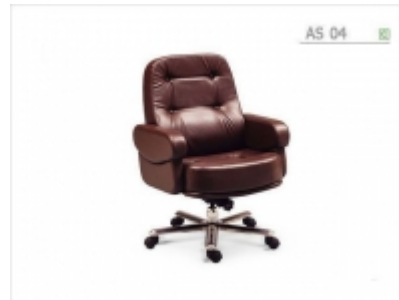

www.asahioffice.com

S.CHUCHAI FURNISHING CO., LTD.

AS 04

[Tilting Mechanism: Conventional Tilting \(Read more detail in "Product Features"\)](#)

Height: 97 CM

Seat Height: 49 CM

Dept: 74 CM

Width: 68 CM