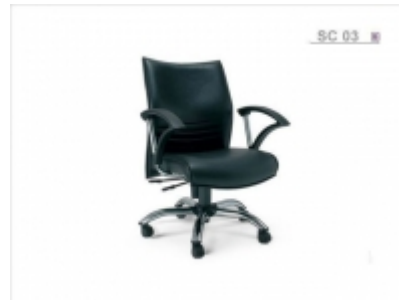

---

**www.asahioffice.com**

**S.CHUCHAI FURNISHING CO., LTD.**

**SC 03**

[Tilting Mechanism:Backrest Tilting \(Read more detail in "Product Features"\)](#)

Height: 92 CM

Seat Height: 44 CM

Dept: 62 CM

Width: 62 CM

Warranty condition: 3 years

COLOR OPTIONAL

[Vendor Information](#)