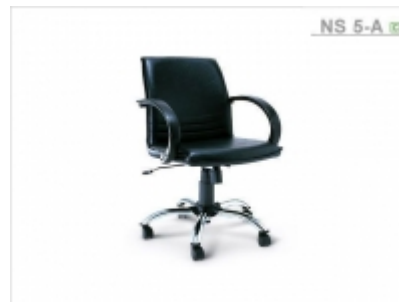

www.asahioffice.com

S.CHUCHAI FURNISHING CO., LTD.

NS 5-A

[Tilting Mechanism: Conventional Tilting \(Read more detail in "Product Features"\)](#)

Height: 84 CM

Seat Height: 46 CM

Dept: 62 CM

Width: 58 CM